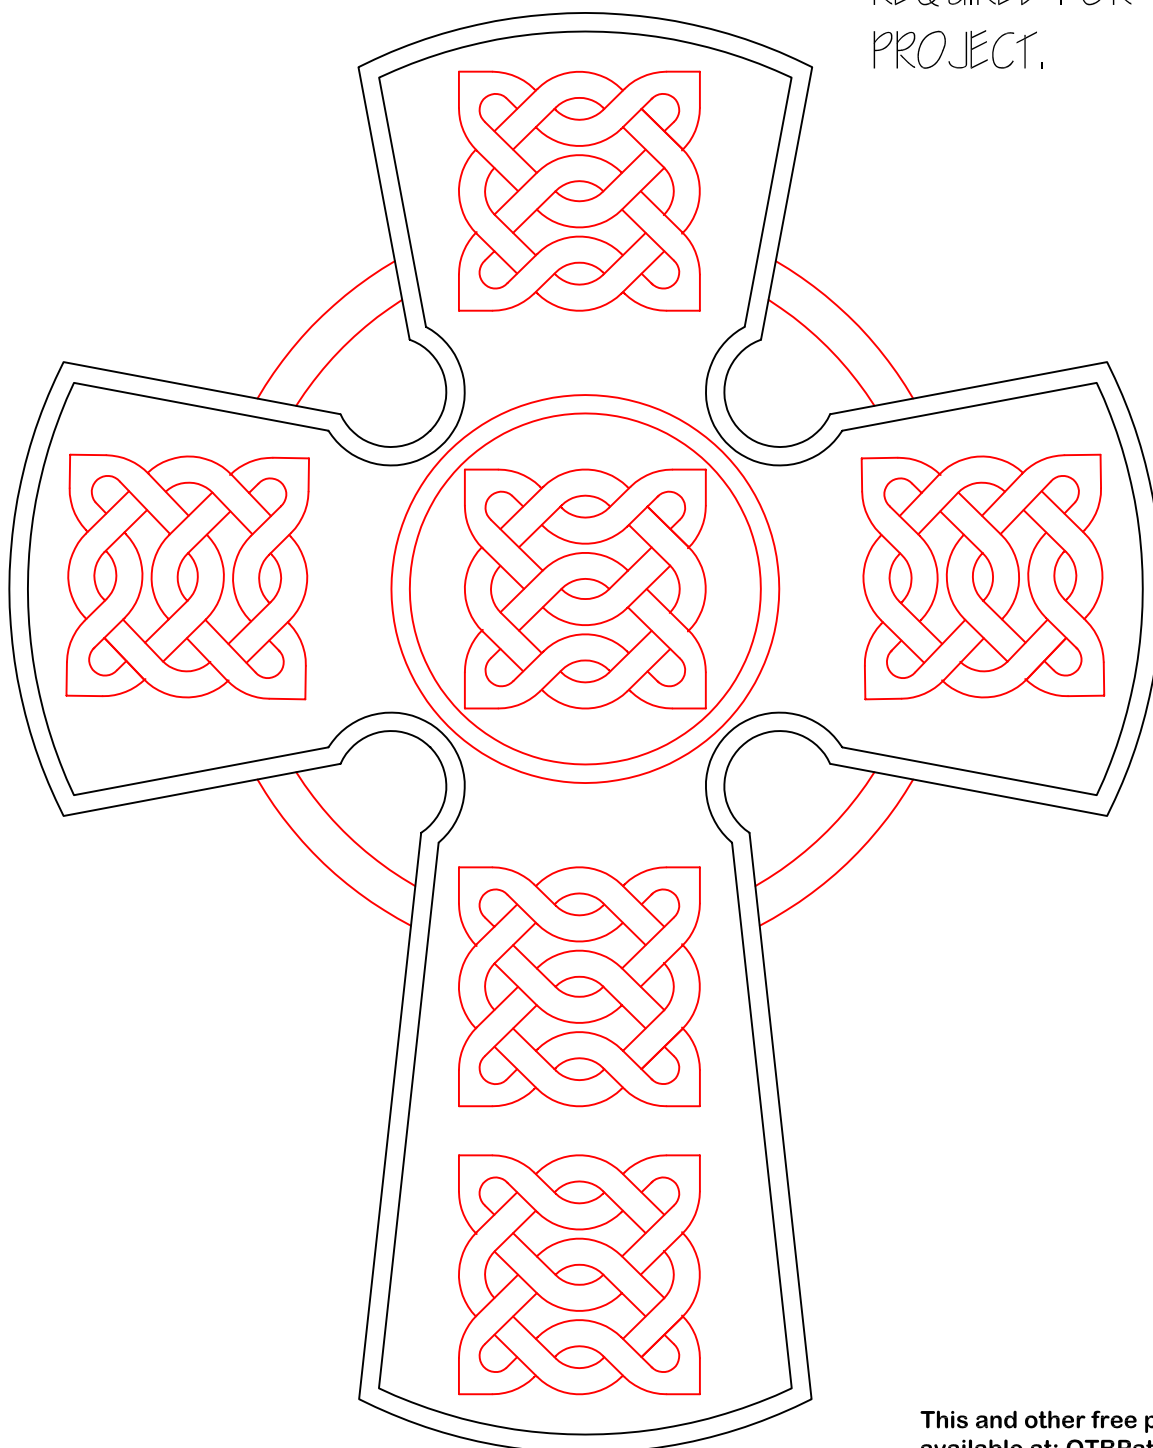

CELTIC CROSS LC-552A

7 1/2" TALL CROSS.
SCALE DRAWING UP
OR DOWN AS
REQUIRED FOR YOUR
PROJECT.

CELTIC CROSS LC-552B

7 1/2" TALL CROSS.
SCALE DRAWING UP
OR DOWN AS
REQUIRED FOR YOUR
PROJECT.